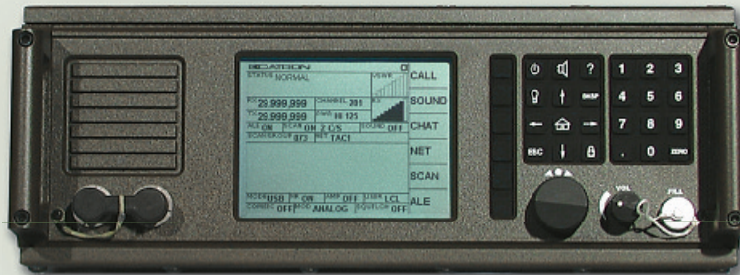

## Introducing the **RT7700**

THE **PERFORMANCE** YOU REQUIRE  
THE **VALUE** YOU EXPECT  
THE **TECHNOLOGY** TO BUILD YOUR FUTURE

See us at Booth A35 at **IDEX**

- ▶ Rugged, 125W PEP Software Defined Radio
- ▶ Embedded MIL-STD-188-141B ALE & 110B Modem
- ▶ 2-ISB
- ▶ IP Addressable
- ▶ Digital Encryption
- ▶ Digital Audio (MELPe)
- ▶ JITC Certified (pending)